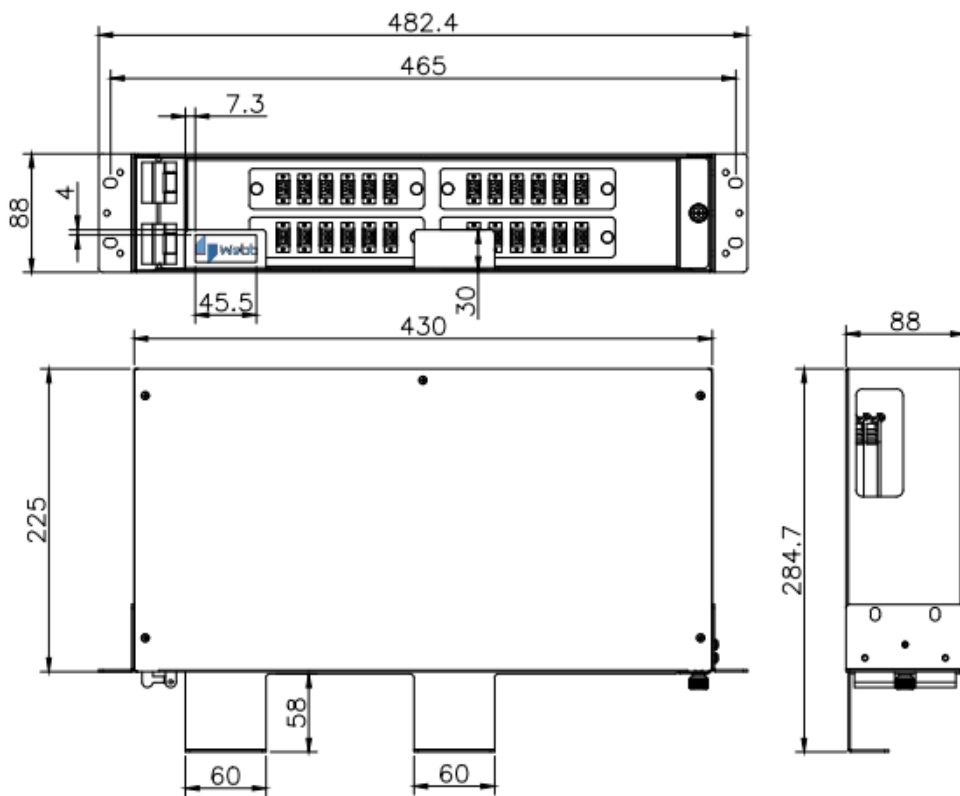

Technical Drawings

*Specifications are subject to change without notice based on technical recommendations and related product enhancements