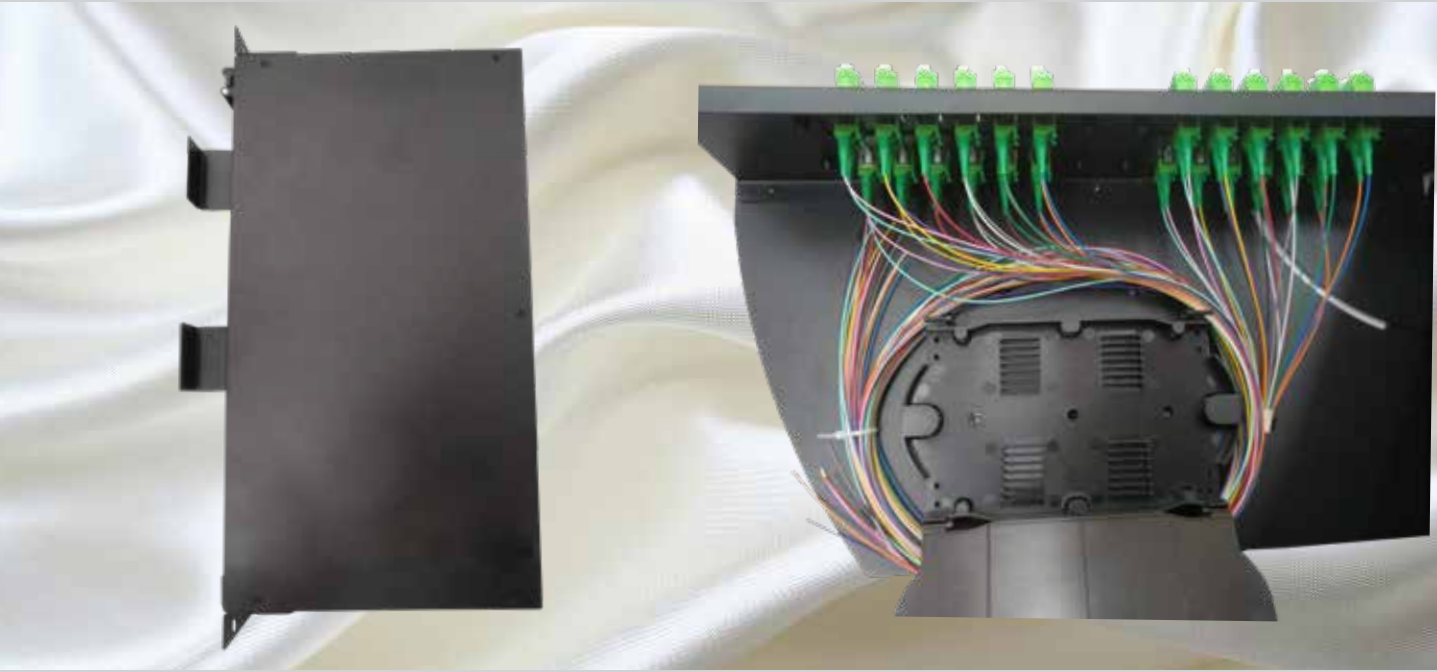

Technical Drawings

*Specifications are subject to change without notice based on technical recommendations and related product enhancements